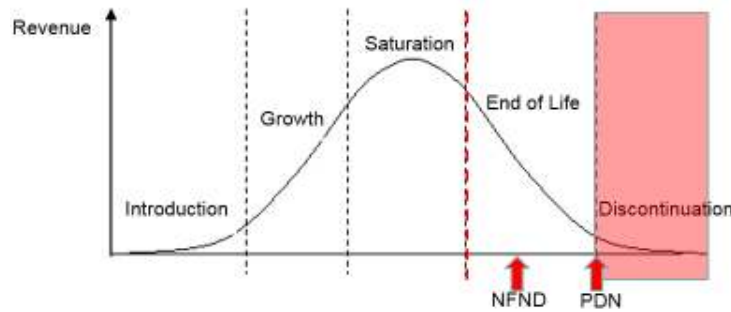

Light is OSRAM

Product Discontinuation (acc. JEDEC J-STD-048)
OS-PD-2018-063

17-Jul-2018

Last order:	15-Oct-2018
Last delivery:	15-Oct-2019
Reason:	Legacy products with no future volume forecast

Please direct your feedback to your local Sales office.